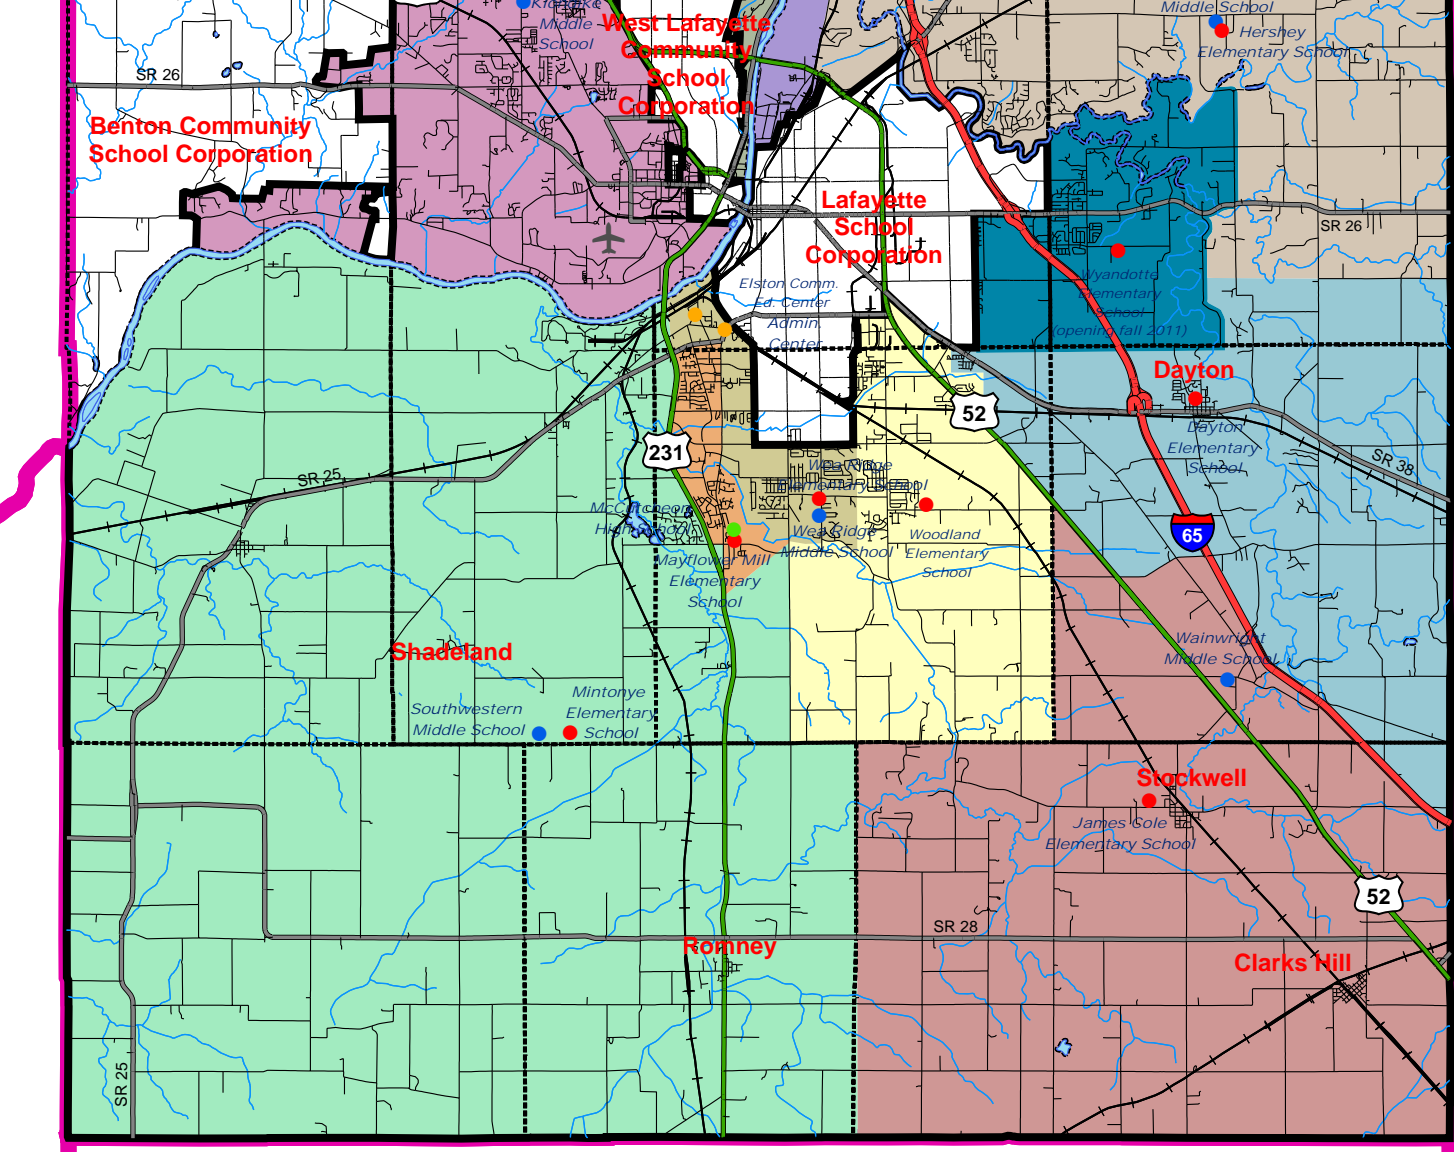

1. Battle Ground Elementary
303 Main Street
Battle Ground, IN 47920
2. Burnett Creek Elementary
5700 N CR 50 W
West Lafayette, IN 47906
3. Dayton Elementary
730 College Street
Dayton, IN 47941
4. Hershey Elementary
7521 E 300 N
Lafayette, IN 47905
5. James Cole Elementary
6418 E 900 S
Lafayette, IN 47909
6. Klondike Elementary
3311 Klondike Road
West Lafayette, IN 47906
7. Mayflower Mill Elementary
200 E 500 S
Lafayette, IN 47909
8. Mintonye Elementary
2000 W 800 S
Lafayette, IN 47909
9. Wea Ridge Elementary
1333 E 430 S
Lafayette, IN 47909
10. Woodland Elementary
3200 E 450 S
Lafayette, IN 47909
11. Wyandotte Elementary
Opening Fall 2011
Lafayette, IN 47909
12. Battle Ground Middle School
6100 N 50 W
West Lafayette, IN 47906
13. East Tipp Middle School
7501 E 300 N
Lafayette, IN 47905
14. Klondike Middle School
3307 Klondike Road
West Lafayette, IN 47906
15. Southwestern Middle School
2100 W 800 S
Lafayette, IN 47909
16. Wainwright Middle School
7501 E 700 S
Lafayette, IN 47909
17. Wea Ridge Middle School
4410 S 150 E
Lafayette, IN 47909
18. Harrison High School
5701 N 50 W
West Lafayette, IN 47906
19. McCutcheon High School
4951 US 231 S
Lafayette, IN 47909
20. Administration Center
21 Elston Road
Lafayette, IN 47909
21. Elston Community Ed. Center
2241 Old Romney Road
Lafayette, IN 47909

Tippecanoe School Corporation

- Schools**
- Elementary School
 - Middle School
 - High School
 - Other

- Roads**
- Interstate Highway
 - US Highway
 - State Highway
 - Street

- Railroads
- Rivers & Streams
- Water
- Municipal Boundary
- School District Boundary
- Airport
- County Boundary
- State